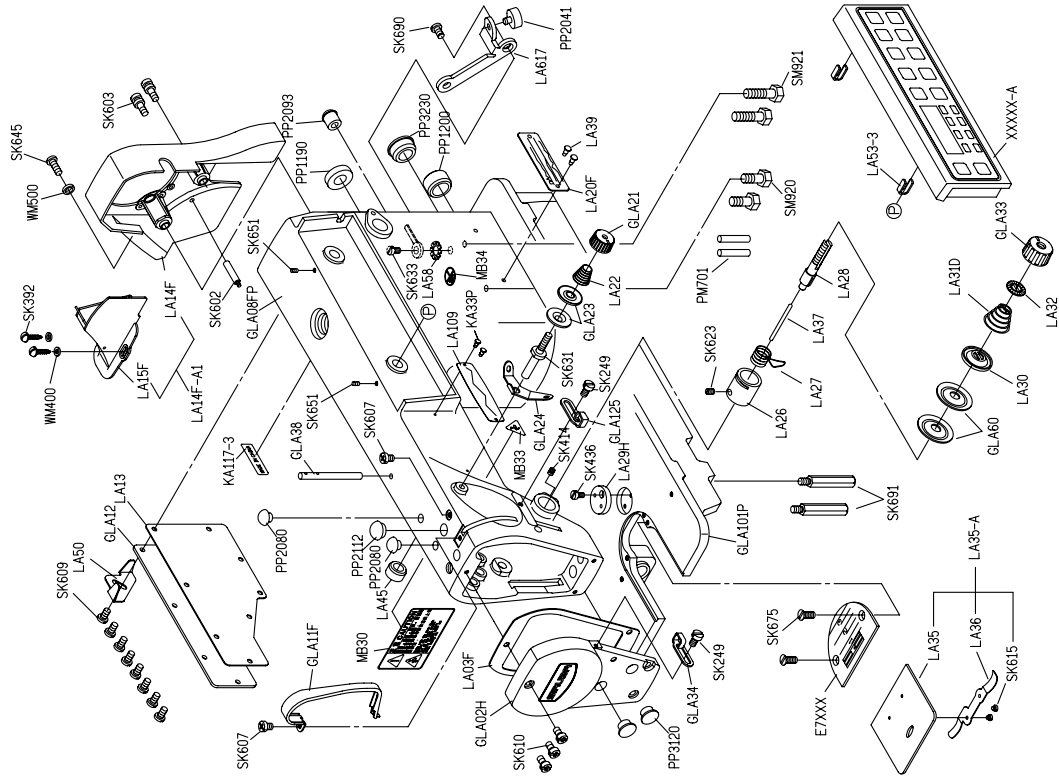

PARTS LIST FOR LA GROUP

PARTS LIST FOR LB GROUP