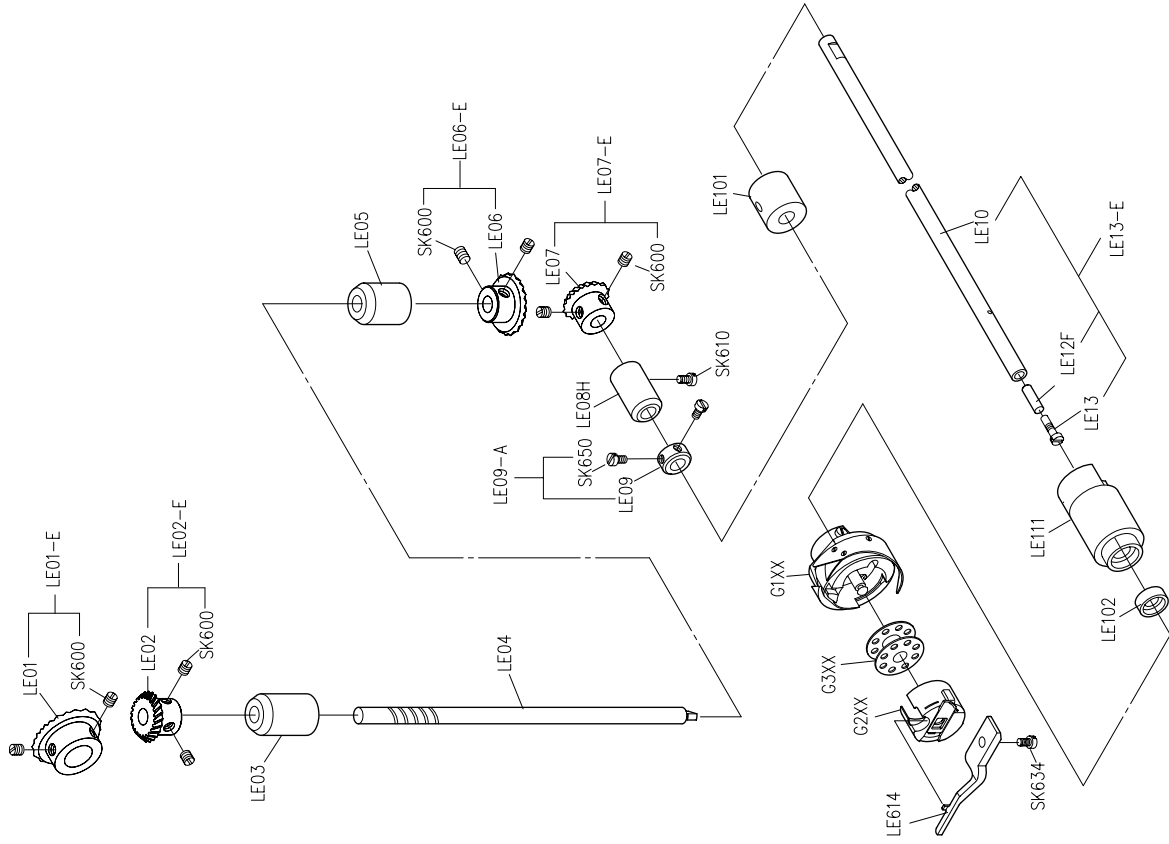

PARTS LIST FOR LE GROUP

PARTS LIST FOR LG GROUP