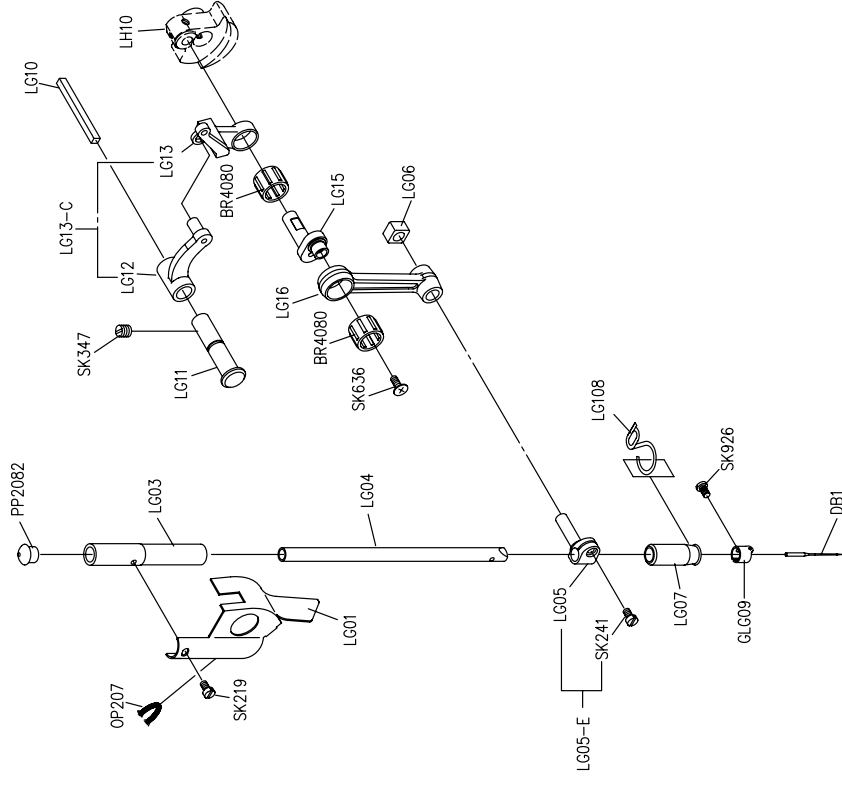

PARTS LIST FOR LE GROUP

PARTS LIST FOR LG GROUP