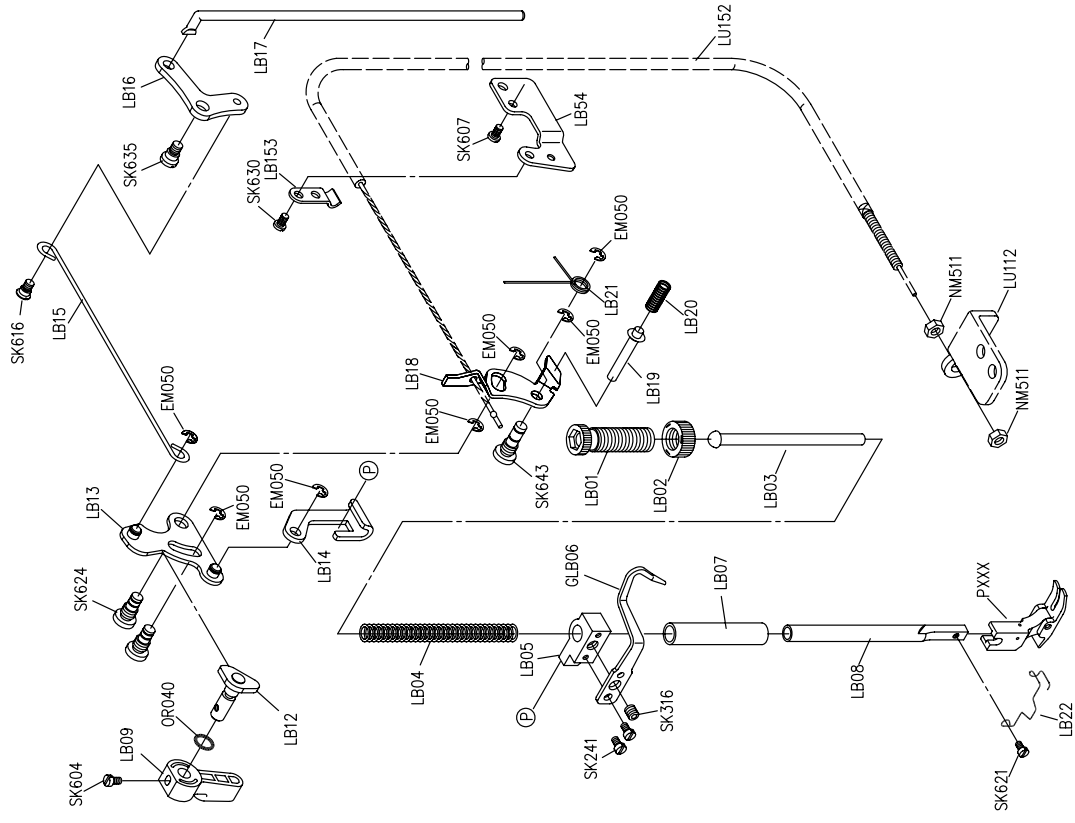

PARTS LIST FOR LA GROUP

PARTS LIST FOR LB GROUP